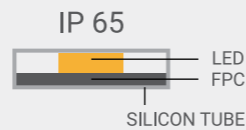

- **Dimensions:** 20000x14x5mm
- **Led/m:** 448 SMD/m
- **Watt:** 14 W/m
- **Angle:** 120°
- **IP:** 65