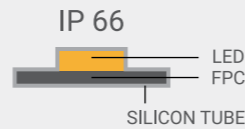

SKU	Χρώμα Color	Lumen
4330	6200K	980 lm/m
4331	4200K	970 lm/m
4332	3000K	960 lm/m
4333	2700K	950 lm/m

- **Dimensions:** 5000x8x2.5mm
- **Led/m:** 60 SMD/m
- **Watt:** 9.6 W/m
- **Angle:** 120°
- **IP:** 66