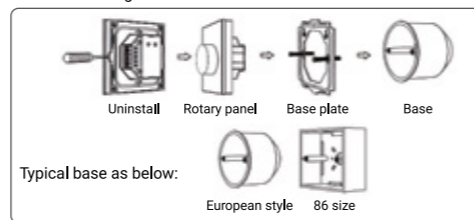

Installation diagram:

Supported Loading type

Loading type	Max Output Power
Dimmable LED light	154W@110V 308W@220V
Triac Dimming LED Power Supply	154W@110V 308W@220V
Incandescent lamps and high voltage halogen lamps	154W@110V 308W@220V

SKU	Τάση Εισόδου Input Voltage	Ισχύς Εξόδου Output current	Μέγιστη Ισχύς Εξόδου Max Output Power	Τηλεχειριστήριο Remote Control	Θερμοκρασία Λειτουργίας Working Temperature(Ta)	Διαστάσεις Dimensions
6235 RF	AC 100V~240V 50/60Hz	Max 1.4A	154W@110V 308W@220V	Control distance 30m	-20~40°C	86*86*48mm
6236 WiFi						
6237 Zigbee