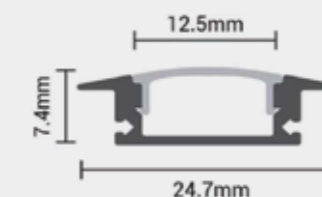

Aluminium Profile Recessed

SKU	Κάλυμμα Cover	Χρώμα Color	Μήκος Length
5104	Opal	Aluminium	2m
5119	Opal	White	2m
5117	Opal	Black	2m
5118	Black	Black	2m