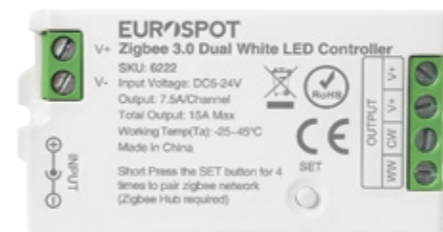

SKU: 6221

Zigbee 3.0 Single Color LED Controller

ΛΕΙΤΟΥΡΓΙΕΣ

Ρύθμιση Φωτεινότητας, Έλεγχος μέσω Εφαρμογής Smartphone (Απαιτείται ZigBee 3.0 Gateway), Υποστηρίζει Φωνητικές Εντολές (Απαιτείται ZigBee 3.0 Gateway), Λειτουργεί με την εφαρμογή Philips Hue (Απαιτείται Philips Hue Bridge).

FEATURES

Dim Brightness, Smartphone Control via APP (ZigBee 3.0 Gateway is needed), Support for Third-Party voice control (ZigBee 3.0 Gateway is needed), Works with Philips Hue APP (Philips Hue Bridge is needed).

SKU	Τάση Εισόδου Input Voltage	Έξοδοι Output	Συμβατότητα Support	Θερμ. Λειτουργίας Working Temp.	Διαστάσεις Dimensions
6221	DC5V-24V	7.5A/Channel Total 15A Max	Zigbee 3.0 Standard protocol	-25~45°C	74.5*35.6*16.5mm

SKU: 6222

Zigbee 3.0 Dual White LED Controller

ΛΕΙΤΟΥΡΓΙΕΣ

Ρύθμιση Φωτεινότητας και Θερμ. Χρώματος, Έλεγχος μέσω Εφαρμογής Smartphone (Απαιτείται ZigBee 3.0 Gateway), Υποστηρίζει Φωνητικές Εντολές (Απαιτείται ZigBee 3.0 Gateway), Λειτουργεί με την εφαρμογή Philips Hue (Απαιτείται Philips Hue Bridge).

FEATURES

Dim Brightness & Color Temperature Adjustment, Smartphone Control via APP (ZigBee 3.0 Gateway is needed), Support for Third-Party voice control (ZigBee 3.0 Gateway is needed), Works with Philips Hue APP (Philips Hue Bridge is needed).

SKU	Τάση Εισόδου Input Voltage	Έξοδοι Output	Συμβατότητα Support	Θερμ. Λειτουργίας Working Temp.	Διαστάσεις Dimensions
6222	DC5V-24V	7.5A/Channel Total 15A Max	Zigbee 3.0 Standard protocol	-25~45°C	74.5*35.6*16.5mm

SKU: 6223

Zigbee 3.0 RGB LED Controller

ΛΕΙΤΟΥΡΓΙΕΣ

16 Εκατ. Χρώματα & Ρύθμιση Φωτεινότητας και Θερμοκρασίας Χρώματος, Έλεγχος μέσω Εφαρμογής Smartphone (Απαιτείται ZigBee 3.0 Gateway), Υποστηρίζει Φωνητικές Εντολές (Απαιτείται ZigBee 3.0 Gateway), Λειτουργεί με την εφαρμογή Philips Hue (Απαιτείται Philips Hue Bridge).

FEATURES

16 Million Colors & Dim Brightness & Color Temperature Adjustment, Smartphone Control via APP (ZigBee 3.0 Gateway is needed), Support for Third-Party voice control (ZigBee 3.0 Gateway is needed), Works with Philips Hue APP (Philips Hue Bridge is needed).

SKU	Τάση Εισόδου Input Voltage	Έξοδοι Output	Συμβατότητα Support	Θερμ. Λειτουργίας Working Temp.	Διαστάσεις Dimensions
6223	DC5V-24V	6A/Channel Total 15A Max	Zigbee 3.0 Standard protocol	-25~45°C	74.5*35.6*16.5mm

SKU: 6224

Zigbee 3.0 RGBW LED Controller

ΛΕΙΤΟΥΡΓΙΕΣ

16 Εκατομμύρια Χρώματα & Ρύθμιση Φωτεινότητας και Κορεσμού Χρώματος και λειτουργία Λευκού Χρώματος, Έλεγχος μέσω Εφαρμογής Smartphone (Απαιτείται ZigBee 3.0 Gateway), Υποστηρίζει Φωνητικές Εντολές (Απαιτείται ZigBee 3.0 Gateway), Λειτουργεί με την εφαρμογή Philips Hue (Απαιτείται Philips Hue Bridge).

FEATURES